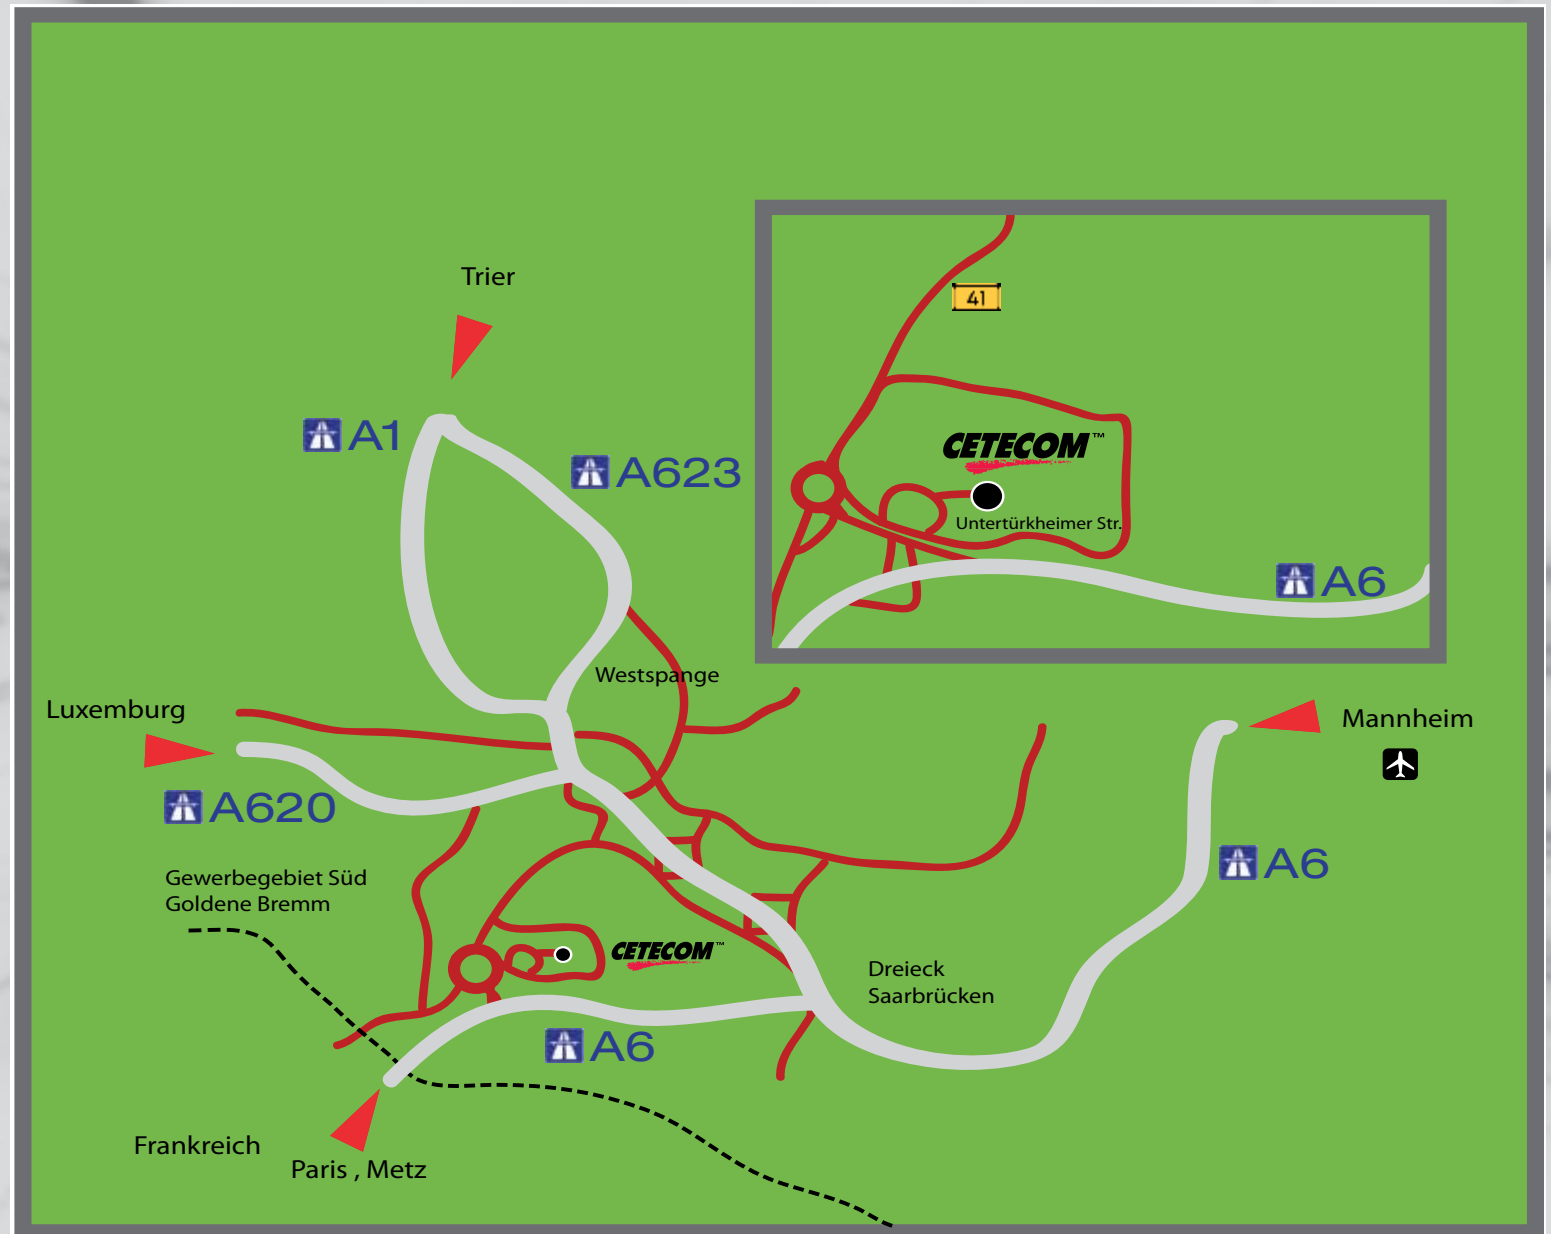

How to get there

CETECOM ICT Services, Saarbruecken

CETECOM ICT Services GmbH
Untertuerkheimer Str. 6-10
66117 Saarbruecken
Germany

▶ Coming from Paris, Metz A4

Leave the A4 behind the border (Goldene Bremm) direction Saarbrücken, follow signs for „Gewerbegebiet Süd (South industrial park)“ At the roundabout take the Saarbrücken direction and follow the road signs to CETECOM.

▶ Coming from Trier A1 / A623

From the A1 or the A623 drive into direction Saarbrücken city across the Saar (Westspange). Follow the signs to the A620 direction Mannheim. Change after 2 km at the exit Saarbrücken / Fechingen to the A6 direction Paris / Metz. Take the next exit „Saarbrücken / Industriegebiet Süd“, at the roundabout take the Saarbrücken direction and follow the signs to CETECOM.

▶ Coming from Mannheim A6

Follow the A6 direction Paris / Metz from the motorway junction Saarbrücken. Take the next exit „Saarbrücken / Industriegebiet Süd“, at the roundabout take the Saarbrücken direction and follow the signs to CETECOM.

▶ Arrival Main Station Saarbrücken

▶ **Bus no. 123** to bus stop „Ausbildungszentrum“
Approx. 15-20 minutes

▶ **TAXI: +49 681 33033**

▶ +49 681 598 0 ▶ ict@cetecom.com ▶ www.cetecom.com